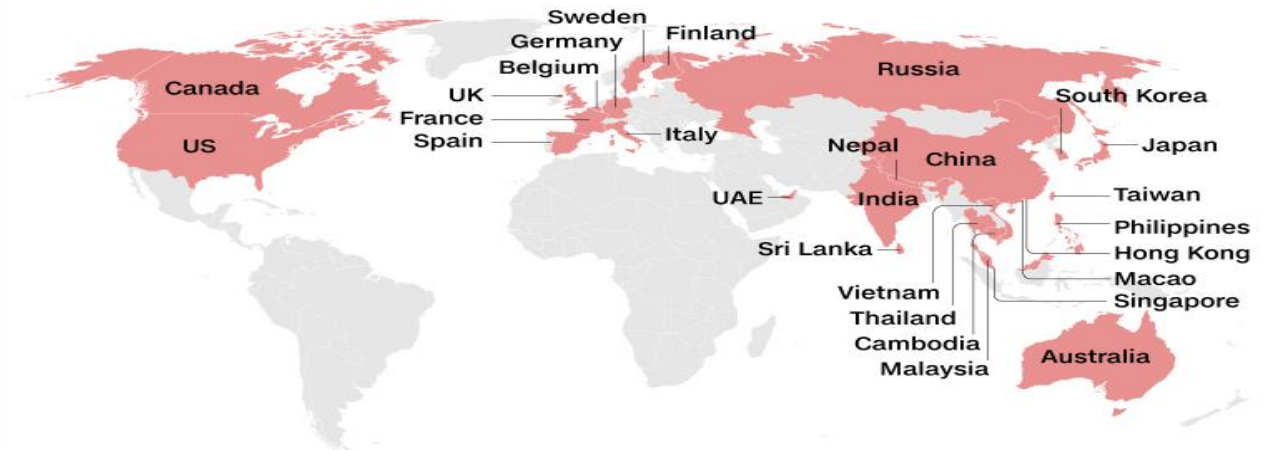

Confirmed cases of Wuhan coronavirus

Countries	Cases	Deaths
Mainland China	28000	560
Thailand	25	0
Singapore	28	0
Hong Kong	21	1
South Korea	23	0
Japan	25, plus 20 in cruise ship quarantine	0
Australia	14	0
United states	12	0
Germany	12	0
Taiwan	13	0
Macao	10	0
Malaysia	12	0
France	6	0
Vietnam	10	0
United Arab Emirates	5	0
Canada	5	0
India	3	0
Philippines	3	1
Italy	2	0
UK	3	0
Russia	2	0
Nepal	1	0
Cambodia	1	0
Sri Lanka	1	0
Finland	1	0
India	3	0
Spain	1	0
Sweden	1	0
Belgium	1	0