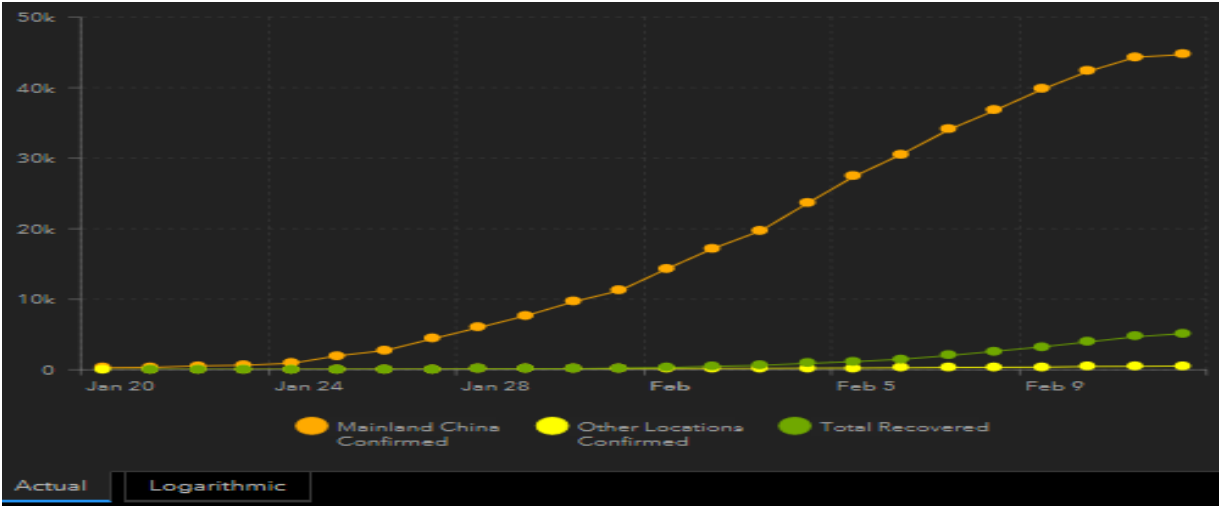

Countries	Cases	Deaths	Recovered
Mainland China	44,653	1,113	4,777
Japan	203	0	4
Hong Kong	50	0	
Singapore	50	1	9
Thailand	33	0	10
South Korea	28	0	4
Taiwan	18	0	1
Malaysia	18	0	3
Germany	16	0	
Vietnam	15	0	6
Australia	15	0	5
USA	13	0	3
France	11	0	
Macau	10	0	1
U.K.	8	0	1
U.A.E	8	0	1
Canada	7	0	1
India	3	0	
Philippines	3	1	2
Italy	3	0	
Spain	2	0	
Russia	2	0	
Cambodia	1	0	1
Sri Lanka	1	0	1
Finland	1	0	1
Nepal	1	0	
Sweden	1	0	
Belgium	1	0	
Total	45,204	1,115	5,066