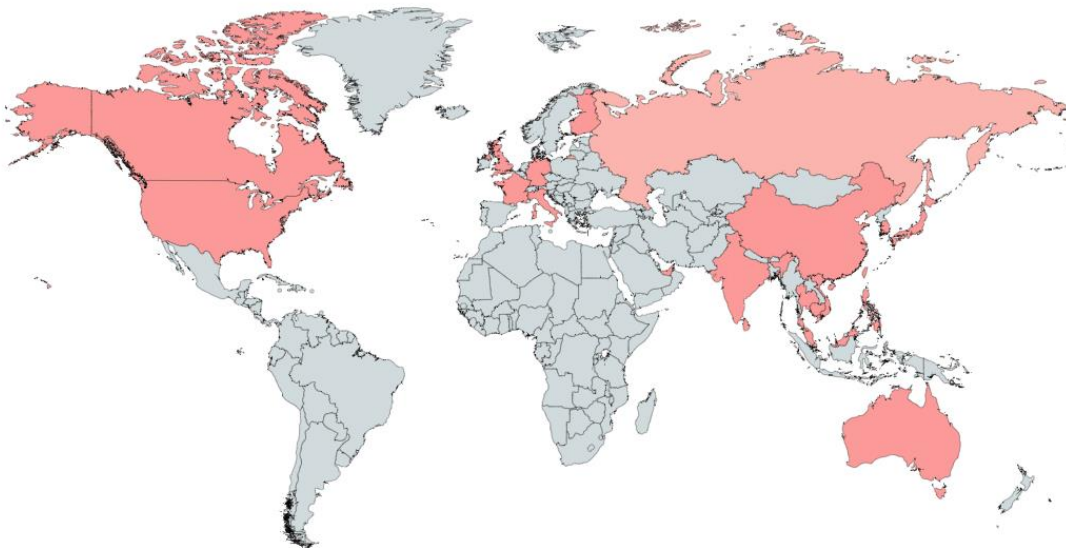

Coronavirus

31.01.2020

- At least 213 people are dead and more than 9800 cases have been confirmed in mainland China, as the Wuhan coronavirus spreads across Asia and the rest of the world.
- The W.H.O. has declared a public health emergency of international concern.
- There are now more than 140 confirmed cases of the virus outside mainland China, including two in the United Kingdom and two in Russia.
- England's first two confirmed novel coronavirus patients have been transferred to a specialist infection unit in Newcastle.
- Thailand reports its first person-to-person transmission.
- Italy declares state of emergency and has also suspended flights to and from China.
- Nearly 60 million people have been under partial or full lockdowns in Chinese cities for a week.
- Several other countries are flying their citizens out of Wuhan.
- Hong Kong considers tracking suspected coronavirus patients with electronic devices.
- Singapore and Mongolia will bar entries from China.
- 62 countries have placed immigration control on Chinese citizens
- French nationals evacuated from China by plane.

Confirmed Cases of Wuhan coronavirus

Countries	Cases
Mainland China	9800
Thailand	19
Japan	17
Hong Kong	12
Singapore	13
South Korea	11
Taiwan	9
Australia	9
Malaysia	7
Macao	7
France	6
United States	6
Vietnam	5
Germany	4
United Arab Emirates	4
Canada	3
Italy	2
<i>UK</i>	2
<i>Russia</i>	2
Nepal	1
Cambodia	1
Sri Lanka	1
Finland	1
India	1
Philippines	1